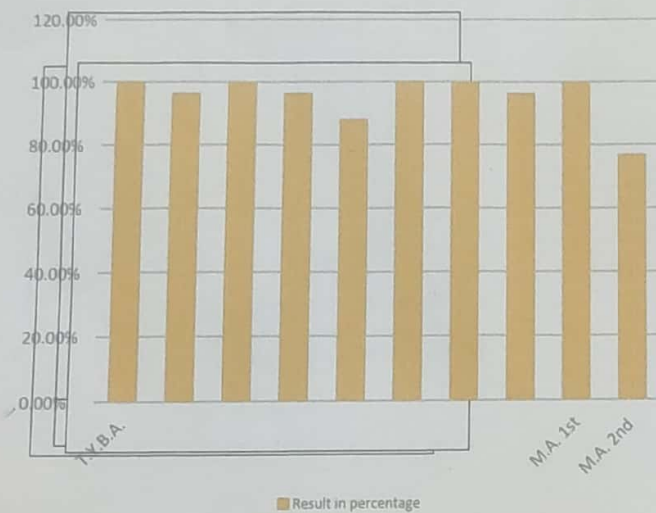

M. G. Vidyamandir's
S. P. H. Art's, Science & Commerce College, Nampur, Dist. Nashik
Department of Hindi
Annual Result

Class: F.Y., S.Y., T.Y. B.A. & M.A.

Year : 2021 - 22

Class	Subject code	Appeared for exam	Total pass	Result in percentage
T.Y.B.A.	35091	29	29	100.00%
	36091	29	28	96.55%
	35092	29	29	100.00%
	36092	29	28	96.55%
	35093	34	31	88.17%
	36093	34	34	100.00%
M.A. 1 st	-	13	13	100%
	-	13	13	100%
M.A. 2 nd	-	13	10	76.92%
	-	13	10	76.92%