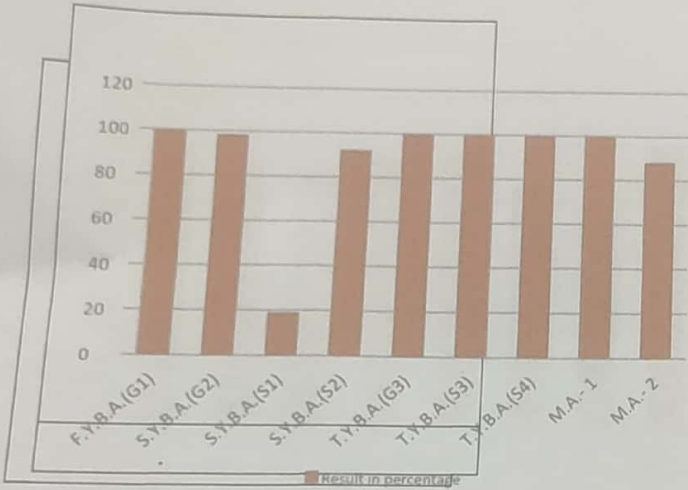

M. G. Vidyamandir's
S. P. H. Art's, Science & Commerce College, Nampur, Dist. Nashik
Department of Hindi
Annual Result

Class: F.Y., S.Y., T.Y. B.A. & M.A.

Year : 2018 - 19

Class	Appeared for exam	Total pass	Result in percentage
F.Y.B.A.(G1)	112	112	100
S.Y.B.A.(G2)	62	61	98.38
S.Y.B.A.(S1)	37	07	18.91
S.Y.B.A.(S2)	39	36	92.31
T.Y.B.A.(G3)	48	48	100
T.Y.B.A.(S3)	34	34	100
T.Y.B.A.(S4)	36	36	100
M.A.- 1	16	16	100
M.A.- 2	17	15	88.23

Prashantdada
HEAD

DEPARTMENT OF HINDI
Samajshree Prashantdada Hiray Arts, Sci.
& Comm. College, Nampur, Tal.Baglan (Nashik)